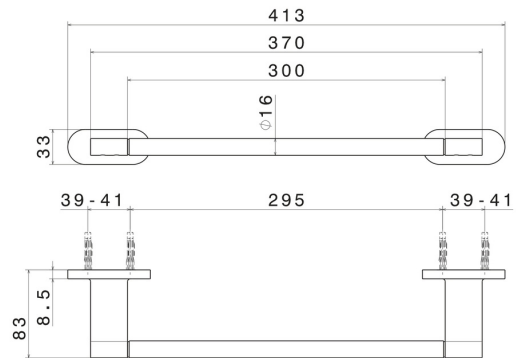

# ROUND ACCESSORIES

**67227.58.061**

Short towel rail, 30 cm - finish PVD Copper Bronze

PVD Copper Bronze

## FEATURES

---

Installation

**Wall mounted**

## TECHNICAL DRAWING

---

## ROUND ACCESSORIES

**67227.58.061**

Short towel rail, 30 cm - finish PVD Copper Bronze