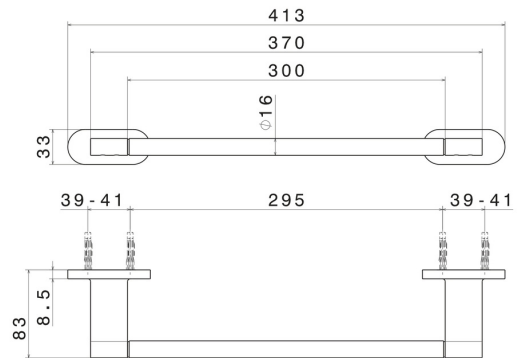

ROUND ACCESSORIES

67227.59.064

Short towel rail, 30 cm - finish PVD Brushed Gun Metal

PVD Brushed Gun Metal

FEATURES

Installation

Wall mounted

TECHNICAL DRAWING

ROUND ACCESSORIES

67227.59.064

Short towel rail, 30 cm - finish PVD Brushed Gun Metal

AVAILABLE FINISHES

59.064

PVD Brushed Gun Metal

01.014

finish Matt White