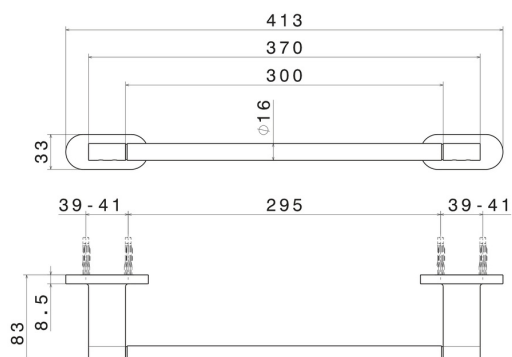

ROUND ACCESSORIES

67227.59.066

Short towel rail, 30 cm - finish PVD Brushed steel

PVD Brushed steel

FEATURES

Installation

Wall mounted

TECHNICAL DRAWING

ROUND ACCESSORIES

67227.59.066

Short towel rail, 30 cm - finish PVD Brushed steel

AVAILABLE FINISHES

59.066

PVD Brushed steel

01.014

finish Matt White