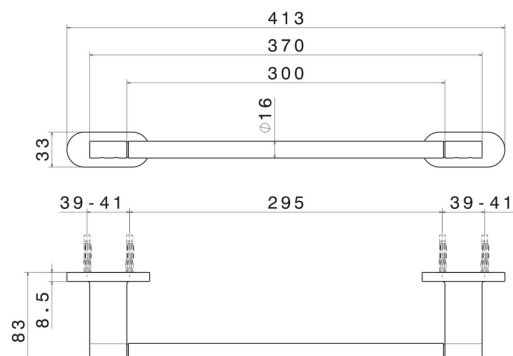

# ROUND ACCESSORIES

67227.59.067

Short towel rail, 30 cm - finish PVD Brushed Copper Bronze

PVD Brushed Copper Bronze

## TECHNICAL DRAWING

---

## ROUND ACCESSORIES

**67227.59.067**

Short towel rail, 30 cm - finish PVD Brushed Copper Bronze