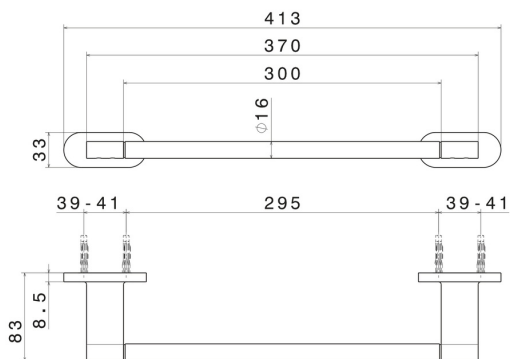

ROUND ACCESSORIES

67227.59.097

Short towel rail, 30 cm - finish PVD Brushed Gold

PVD Brushed Gold

FEATURES

Installation

Wall mounted

TECHNICAL DRAWING

ROUND ACCESSORIES

67227.59.097

Short towel rail, 30 cm - finish PVD Brushed Gold

AVAILABLE FINISHES

59.097

PVD Brushed Gold

01.014

finish Matt White