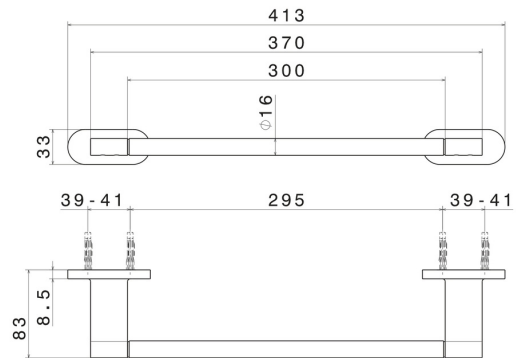

ROUND ACCESSORIES

67227.59.098

Short towel rail, 30 cm - finish PVD Brushed Pale Gold

PVD Brushed Pale Gold

FEATURES

Installation

Wall mounted

TECHNICAL DRAWING

ROUND ACCESSORIES

67227.59.098

Short towel rail, 30 cm - finish PVD Brushed Pale Gold

AVAILABLE FINISHES

59.098

PVD Brushed Pale Gold

01.014

finish Matt White