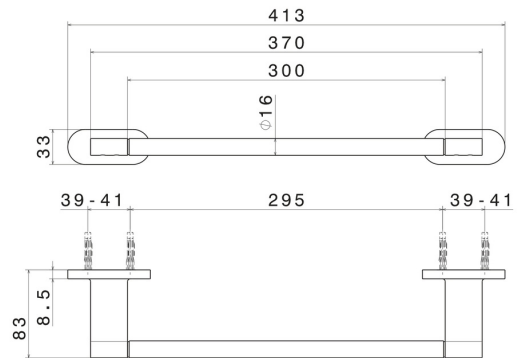

ROUND ACCESSORIES

67227.61.020

Short towel rail, 30 cm - finish PVD Glossy Gold

PVD Glossy Gold

FEATURES

Installation

Wall mounted

TECHNICAL DRAWING

ROUND ACCESSORIES

67227.61.020

Short towel rail, 30 cm - finish PVD Glossy Gold

AVAILABLE FINISHES

61.020

PVD Glossy Gold

01.014

finish Matt White