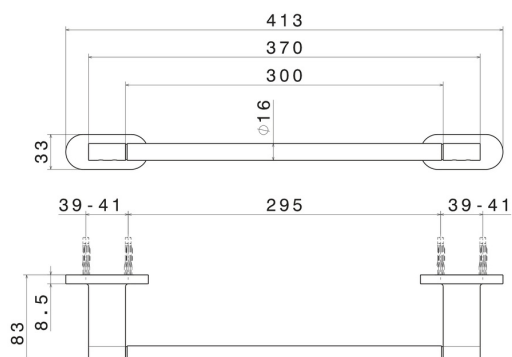

ROUND ACCESSORIES

67227.M0.070

Short towel rail, 30 cm - finish Titanium Satin

Titanium Satin

FEATURES

Installation

Wall mounted

TECHNICAL DRAWING

ROUND ACCESSORIES

67227.M0.070

Short towel rail, 30 cm - finish Titanium Satin

AVAILABLE FINISHES

M0.070

Titanium Satin

01.014

finish Matt White