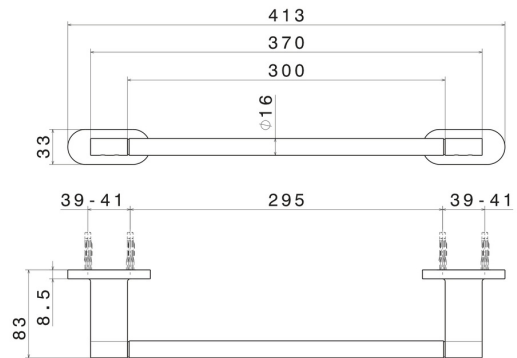

### TECHNICAL DRAWING

---

## ROUND ACCESSORIES

**67227.M0.071**

Short towel rail, 30 cm - finish Gold Satin