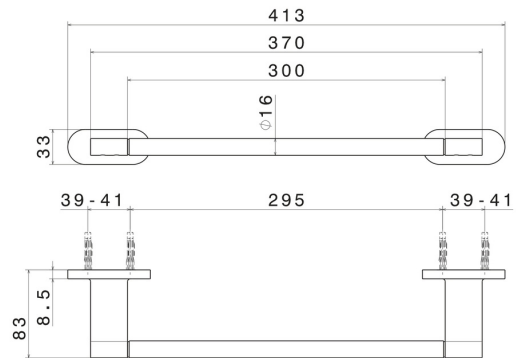

# ROUND ACCESSORIES

67227.M0.072

Short towel rail, 30 cm - finish Copper Satin

Copper Satin

## FEATURES

---

Installation

**Wall mounted**

## TECHNICAL DRAWING

---

## ROUND ACCESSORIES

**67227.M0.072**

Short towel rail, 30 cm - finish Copper Satin