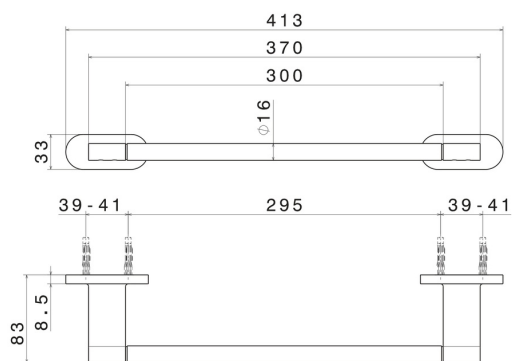

ROUND ACCESSORIES

67227.M0.075

Short towel rail, 30 cm - finish Copper Glossy

FEATURES

Installation

Wall mounted

TECHNICAL DRAWING

ROUND ACCESSORIES

67227.M0.075

Short towel rail, 30 cm - finish Copper Glossy

AVAILABLE FINISHES

M0.075

Copper Glossy

01.014

finish Matt White

01.093