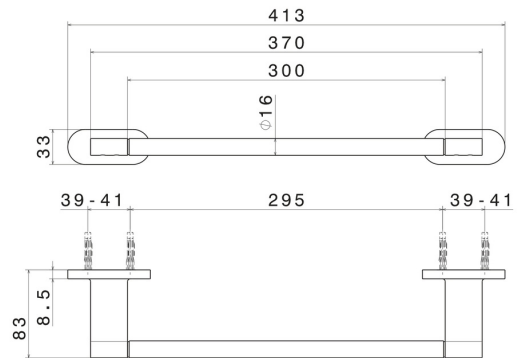

ROUND ACCESSORIES

67227.M0.077

Short towel rail, 30 cm - finish Carbon Satin

Carbon Satin

FEATURES

Installation

Wall mounted

TECHNICAL DRAWING

ROUND ACCESSORIES

67227.M0.077

Short towel rail, 30 cm - finish Carbon Satin

AVAILABLE FINISHES

M0.077

Carbon Satin

01.014

finish Matt White