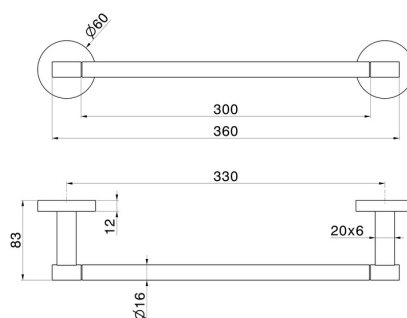

X-STEEL ACCESSORIES

73227X.50.050

Short towel rail, 30 cm - finish Stainless Steel

Stainless Steel

FEATURES

Installation

Wall mounted

TECHNICAL DRAWING

X-STEEL ACCESSORIES

73227X.50.050

Short towel rail, 30 cm - finish Stainless Steel

AVAILABLE FINISHES

 **50.050**
Stainless Steel

 **59.064**
finish PVD Brushed Gun Metal

 **59.067**
finish PVD Brushed Copper Bronze