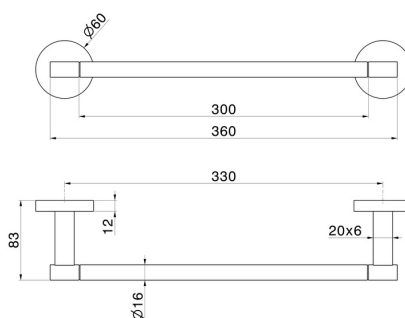

# X-STEEL ACCESSORIES

73227X.59.064

Short towel rail, 30 cm - finish PVD Brushed Gun Metal

PVD Brushed Gun Metal

## TECHNICAL DRAWING

---

## X-STEEL ACCESSORIES

**73227X.59.064**

Short towel rail, 30 cm - finish PVD Brushed Gun Metal