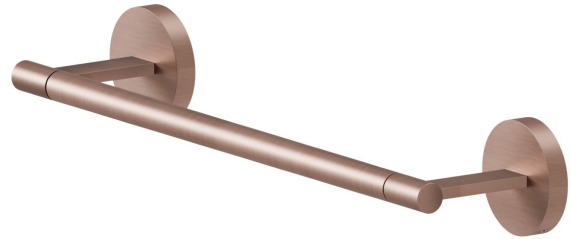

# X-STEEL ACCESSORIES

## 73227X.59.067

Short towel rail, 30 cm - finish PVD Brushed Copper Bronze

PVD Brushed Copper Bronze

### FEATURES

---

Installation

**Wall mounted**

## X-STEEL ACCESSORIES

**73227X.59.067**

Short towel rail, 30 cm - finish PVD Brushed Copper Bronze