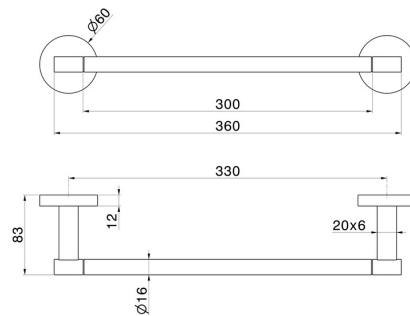

## 73227X.59.067

Short towel rail, 30 cm - finish PVD Brushed Copper Bronze

PVD Brushed Copper Bronze

### TECHNICAL DRAWING

---

## X-STEEL ACCESSORIES

**73227X.59.067**

Short towel rail, 30 cm - finish PVD Brushed Copper Bronze