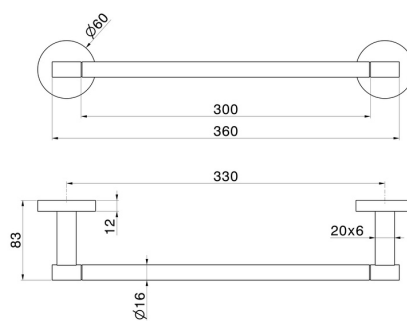

# X-STEEL ACCESSORIES

**73227X.59.097**

Short towel rail, 30 cm - finish PVD Brushed Gold

PVD Brushed Gold

## FEATURES

---

Installation

**Wall mounted**

## TECHNICAL DRAWING

---

**X-STEEL ACCESSORIES**

**73227X.59.097**

Short towel rail, 30 cm - finish PVD Brushed Gold

**AVAILABLE FINISHES**

---

**59.097**