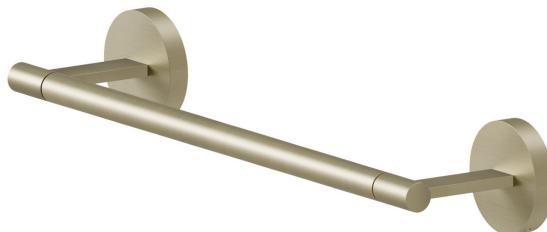

# X-STEEL ACCESSORIES

**73227X.59.098**

Short towel rail, 30 cm - finish PVD Brushed Pale Gold

PVD Brushed Pale Gold

## FEATURES

---

Installation

**Wall mounted**

## X-STEEL ACCESSORIES

**73227X.59.098**

Short towel rail, 30 cm - finish PVD Brushed Pale Gold

### AVAILABLE FINISHES

---

**59.098**

PVD Brushed Pale Gold

**50.050**

finish Stainless Steel

**59.064**

finish PVD Brushed Gun Metal