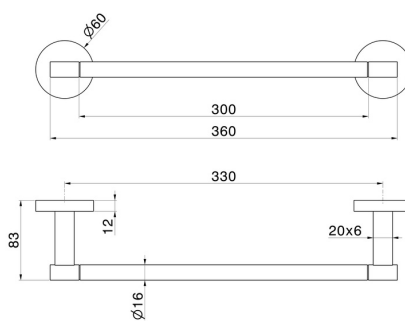

# X-STEEL ACCESSORIES

**73227X.59.098**

Short towel rail, 30 cm - finish PVD Brushed Pale Gold

PVD Brushed Pale Gold

## FEATURES

---

Installation

**Wall mounted**

## TECHNICAL DRAWING

---

## X-STEEL ACCESSORIES

**73227X.59.098**

Short towel rail, 30 cm - finish PVD Brushed Pale Gold