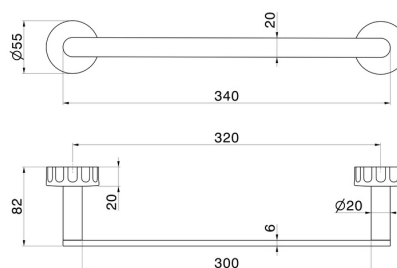

IONIKA ACCESSORIES

73527.01.014

Short towel rail, 30 cm - finish Matt White

FEATURES

Installation

Wall mounted

TECHNICAL DRAWING

IONIKA ACCESSORIES

73527.01.014

Short towel rail, 30 cm - finish Matt White

AVAILABLE FINISHES

01.014

Matt White

01.093

finish Matt Black

21.018