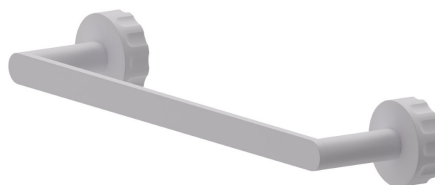

IONIKA ACCESSORIES

73527.01.014

Short towel rail, 30 cm - finish Matt White

FEATURES

Installation

Wall mounted

TECHNICAL DRAWING

IONIKA ACCESSORIES

73527.01.014

Short towel rail, 30 cm - finish Matt White

AVAILABLE FINISHES

01.014

Matt White

01.093

finish Matt Black

21.018