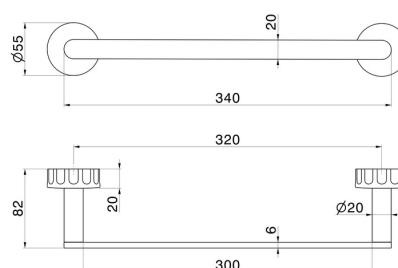

IONIKA ACCESSORIES

73527.21.018

Short towel rail, 30 cm - finish Chrome

Chrome

FEATURES

Installation

Wall mounted

TECHNICAL DRAWING

IONIKA ACCESSORIES

73527.21.018

Short towel rail, 30 cm - finish Chrome

AVAILABLE FINISHES

21.018

Chrome

01.014

finish Matt White