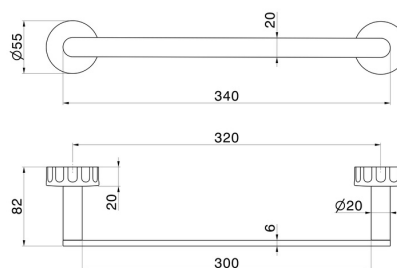

# IONIKA ACCESSORIES

73527.59.066

Short towel rail, 30 cm - finish PVD Brushed steel

PVD Brushed steel

## FEATURES

---

Installation

Wall mounted

## TECHNICAL DRAWING

---

## IONIKA ACCESSORIES

**73527.59.066**

Short towel rail, 30 cm - finish PVD Brushed steel