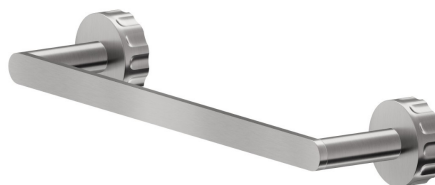

# IONIKA ACCESSORIES

73527.59.066

Short towel rail, 30 cm - finish PVD Brushed steel

PVD Brushed steel

## FEATURES

---

Installation

Wall mounted

## IONIKA ACCESSORIES

**73527.59.066**

Short towel rail, 30 cm - finish PVD Brushed steel