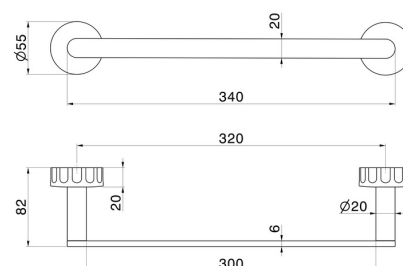

# IONIKA ACCESSORIES

73527.59.067

Short towel rail, 30 cm - finish PVD Brushed Copper Bronze

PVD Brushed Copper Bronze

## FEATURES

---

Installation

**Wall mounted**

## TECHNICAL DRAWING

---

## IONIKA ACCESSORIES

**73527.59.067**

Short towel rail, 30 cm - finish PVD Brushed Copper Bronze