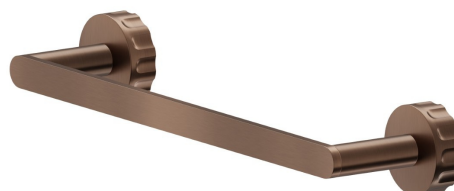

# IONIKA ACCESSORIES

73527.59.067

Short towel rail, 30 cm - finish PVD Brushed Copper Bronze

PVD Brushed Copper Bronze

## FEATURES

---

Installation

**Wall mounted**

## IONIKA ACCESSORIES

**73527.59.067**

Short towel rail, 30 cm - finish PVD Brushed Copper Bronze

**61.020**

finish PVD Glossy Gold