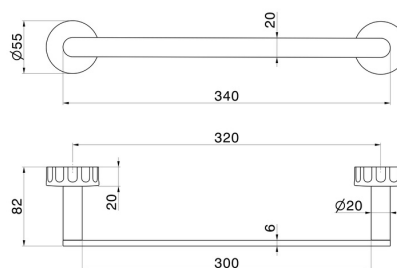

IONIKA ACCESSORIES

73527.59.098

Short towel rail, 30 cm - finish PVD Brushed Pale Gold

PVD Brushed Pale Gold

FEATURES

Installation

Wall mounted

TECHNICAL DRAWING

IONIKA ACCESSORIES

73527.59.098

Short towel rail, 30 cm - finish PVD Brushed Pale Gold

AVAILABLE FINISHES

59.098

PVD Brushed Pale Gold

01.014

finish Matt White