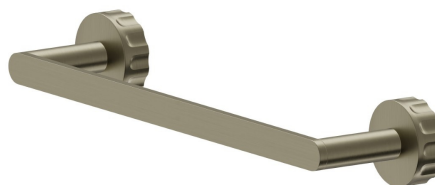

IONIKA ACCESSORIES

73527.59.098

Short towel rail, 30 cm - finish PVD Brushed Pale Gold

PVD Brushed Pale Gold

FEATURES

Installation

Wall mounted

TECHNICAL DRAWING

IONIKA ACCESSORIES

73527.59.098

Short towel rail, 30 cm - finish PVD Brushed Pale Gold

AVAILABLE FINISHES

59.098

PVD Brushed Pale Gold

01.014

finish Matt White

01.093

finish Matt Black

21.018

finish Chrome

59.064

finish PVD Brushed Gun Metal

59.066

finish PVD Brushed steel