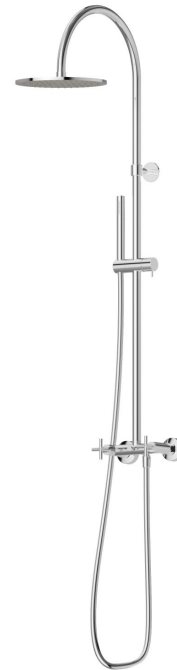

**70852.21.018**

Shower column with exposed group with diverter, checkable head shower and brass single-jet hand shower set - finish Chrome

**FEATURES**

Material  
Installation  
Water mixing

**Brass**  
**Wall mounted**  
**Mechanical**

**TECHNICAL DRAWING**

 **AR Preview**  
try it in your home

**More Details**  
on our [website](#)

**70852.21.018**

Shower column with exposed group with diverter, checkable head shower and brass single-jet hand shower set - finish Chrome

## AVAILABLE FINISHES

---

**21.018**

Chrome

**01.093**

finish Matt Black

**47.083**

finish Groove Bronze

**58.061**

finish PVD Copper Bronze

**58.063**

finish PVD Gun Metal

**59.098**

finish PVD Brushed Pale Gold

**61.020**

finish PVD Glossy Gold