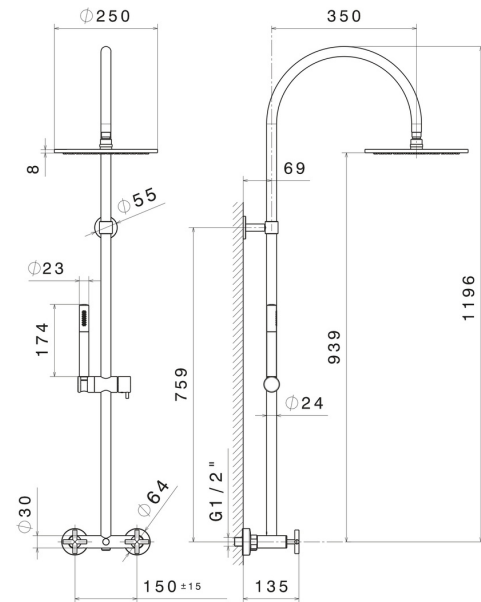

**70852.21.018**

Shower column with exposed group with diverter, checkable head shower and brass single-jet hand shower set - finish Chrome

**FEATURES**

Material  
Installation  
Water mixing

**Brass**  
**Wall mounted**  
**Mechanical**

**TECHNICAL DRAWING**

 **AR Preview**  
try it in your home

**More Details**  
on our [website](#)

**70852.21.018**

Shower column with exposed group with diverter, checkable head shower and brass single-jet hand shower set - finish Chrome