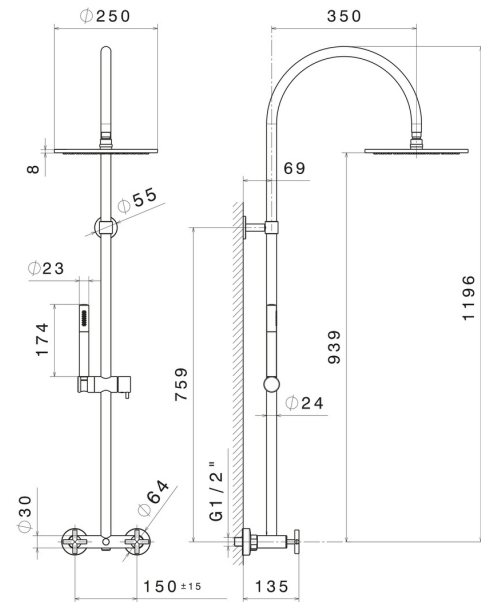

70852.47.083

Shower column with exposed group with diverter, checkable head shower and brass single-jet hand shower set - finish Groove Bronze

Groove Bronze

FEATURES

- Material
- Installation
- Water mixing

- Brass**
- Wall mounted**
- Mechanical**

TECHNICAL DRAWING

 **AR Preview**
try it in your home

More Details
on our [website](#)

70852.47.083

Shower column with exposed group with diverter, checkable head shower and brass single-jet hand shower set - finish Groove Bronze