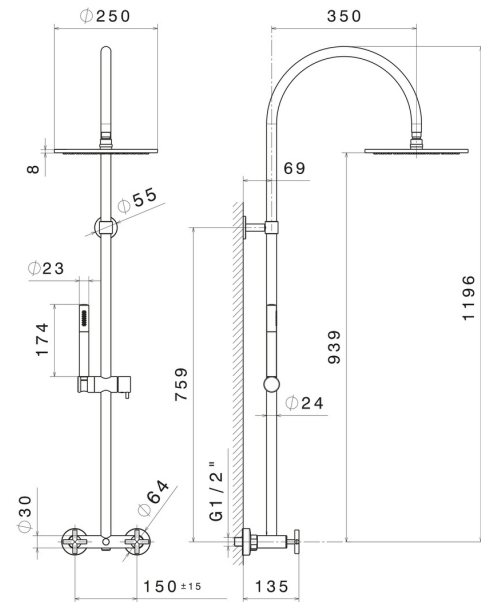

## 70852.58.061

Shower column with exposed group with diverter, checkable head shower and brass single-jet hand shower set - finish PVD Copper Bronze

PVD Copper Bronze

### FEATURES

Material  
Installation  
Water mixing

**Brass**  
**Wall mounted**  
**Mechanical**

### TECHNICAL DRAWING

  
**AR Preview**  
try it in your home

**More Details**  
on our [website](#)

**70852.58.061**

Shower column with exposed group with diverter, checkable head shower and brass single-jet hand shower set - finish PVD Copper Bronze