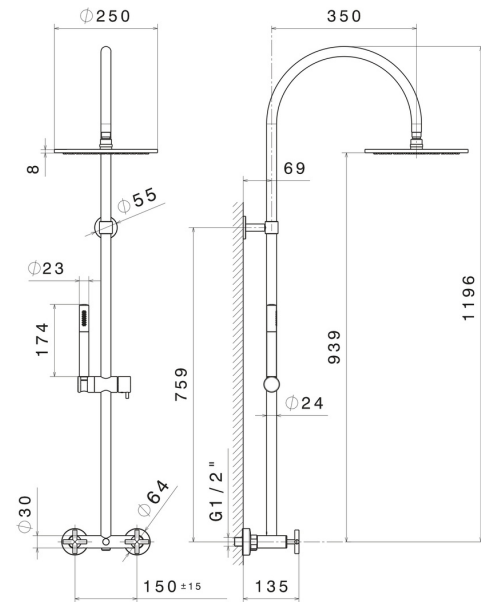

**70852.58.063**

Shower column with exposed group with diverter, checkable head shower and brass single-jet hand shower set - finish PVD Gun Metal

**FEATURES**

- |              |                     |
|--------------|---------------------|
| Material     | <b>Brass</b>        |
| Installation | <b>Wall mounted</b> |
| Water mixing | <b>Mechanical</b>   |

**TECHNICAL DRAWING**

 **AR Preview**  
try it in your home

**More Details**  
on our [website](#)

**70852.58.063**

Shower column with exposed group with diverter, checkable head shower and brass single-jet hand shower set - finish PVD Gun Metal