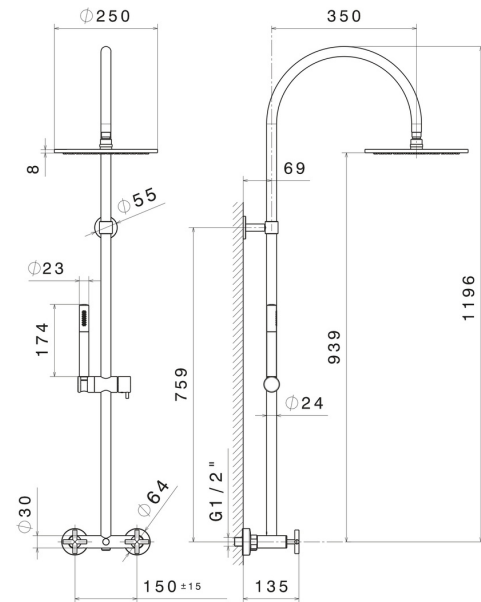

**70852.59.098**

Shower column with exposed group with diverter, checkable head shower and brass single-jet hand shower set - finish PVD Brushed Pale Gold

PVD Brushed Pale Gold

**FEATURES**

- |              |                     |
|--------------|---------------------|
| Material     | <b>Brass</b>        |
| Installation | <b>Wall mounted</b> |
| Water mixing | <b>Mechanical</b>   |

**TECHNICAL DRAWING**

  
**AR Preview**  
 try it in your home

**More Details**  
 on our [website](#)

**70852.59.098**

Shower column with exposed group with diverter, checkable head shower and brass single-jet hand shower set - finish PVD Brushed Pale Gold