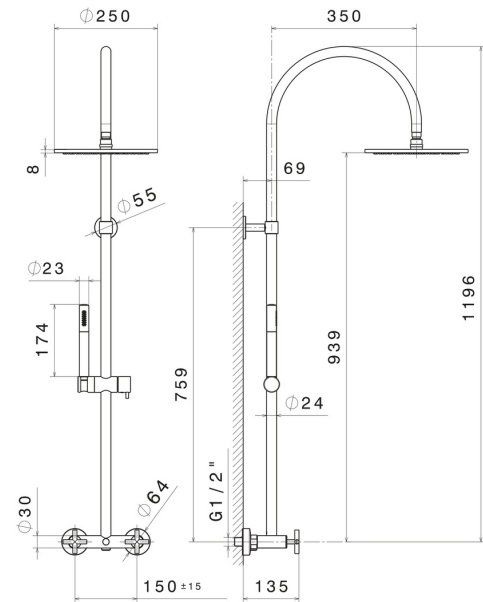

70852.61.020

Shower column with exposed group with diverter, checkable head shower and brass single-jet hand shower set - finish PVD Glossy Gold

PVD Glossy Gold

FEATURES

Material
Installation
Water mixing

Brass
Wall mounted
Mechanical

TECHNICAL DRAWING

70852.61.020

Shower column with exposed group with diverter, checkable head shower and brass single-jet hand shower set - finish PVD Glossy Gold

AVAILABLE FINISHES

58.061

finish PVD Copper Bronze

58.063

finish PVD Gun Metal

59.098

finish PVD Brushed Pale Gold