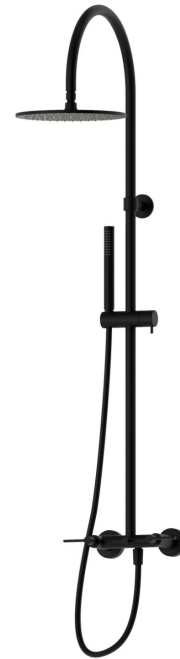

71052.01.093

Shower column with exposed group with diverter, checkable head shower and brass single-jet hand shower set - finish Matt Black

FEATURES

- | | |
|--------------|---------------------|
| Material | Brass |
| Technology | Save Water |
| Installation | Wall mounted |
| Water mixing | Mechanical |

TECHNICAL DRAWING

AR Preview
try it in your home

More Details
on our [website](#)

71052.01.093

Shower column with exposed group with diverter, checkable head shower and brass single-jet hand shower set - finish Matt Black

AVAILABLE FINISHES

01.093

Matt Black

21.018

finish Chrome

47.083

finish Groove Bronze

58.061

finish PVD Copper Bronze

58.063

finish PVD Gun Metal

59.098

finish PVD Brushed Pale Gold

61.020

finish PVD Glossy Gold

AR Preview
try it in your home