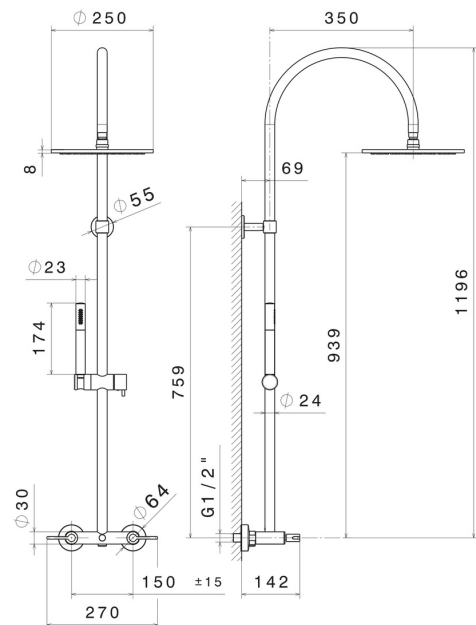

71052.01.093

Shower column with exposed group with diverter, checkable head shower and brass single-jet hand shower set - finish Matt Black

FEATURES

- | | |
|--------------|---------------------|
| Material | Brass |
| Technology | Save Water |
| Installation | Wall mounted |
| Water mixing | Mechanical |

TECHNICAL DRAWING

AR Preview
try it in your home

More Details
on our [website](#)

71052.01.093

Shower column with exposed group with diverter, checkable head shower and brass single-jet hand shower set - finish Matt Black