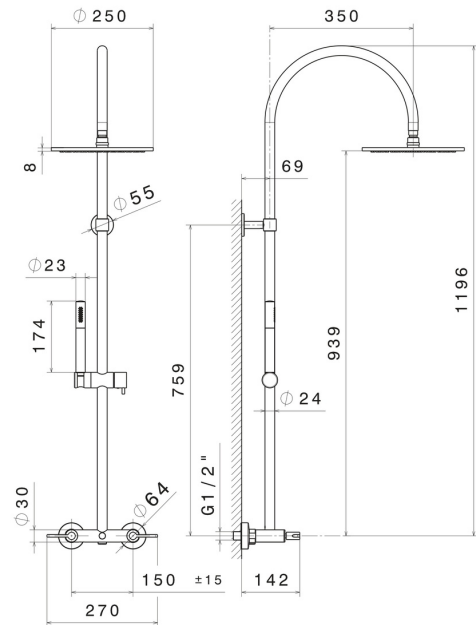

71052.61.020

Shower column with exposed group with diverter, checkable head shower and brass single-jet hand shower set - finish PVD Glossy Gold

PVD Glossy Gold

FEATURES

- | | |
|--------------|---------------------|
| Material | Brass |
| Technology | Save Water |
| Installation | Wall mounted |
| Water mixing | Mechanical |

TECHNICAL DRAWING

71052.61.020

Shower column with exposed group with diverter, checkable head shower and brass single-jet hand shower set - finish PVD Glossy Gold

AVAILABLE FINISHES

61.020

PVD Glossy Gold

01.093