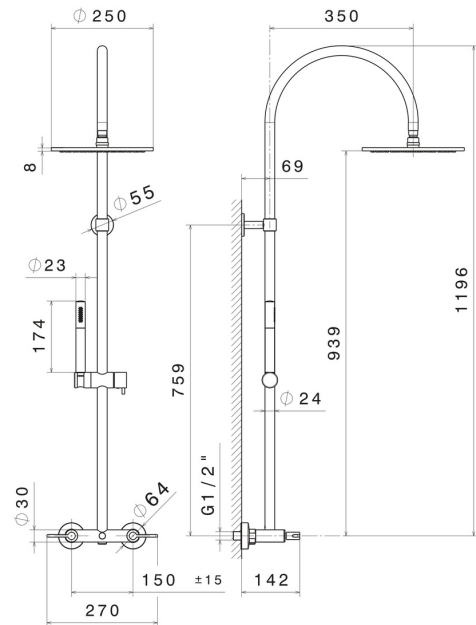

71152.21.018

Shower column with exposed group with diverter, checkable head shower and brass single-jet hand shower set. LUXURY - finish Chrome

Chrome

FEATURES

- Material
- Technology
- Installation
- Water mixing

- Brass**
- Save Water**
- Wall mounted**
- Mechanical**

TECHNICAL DRAWING

71152.21.018

Shower column with exposed group with diverter, checkable head shower and brass single-jet hand shower set. LUXURY - finish Chrome