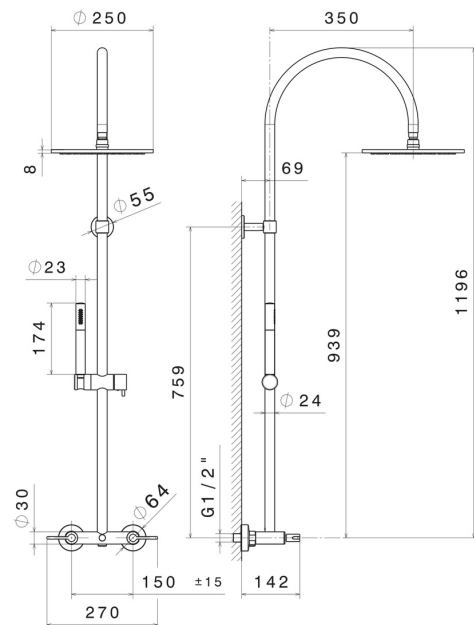

71152.58.061

Shower column with exposed group with diverter, checkable head shower and brass single-jet hand shower set. LUXURY - finish PVD Copper Bronze

PVD Copper Bronze

FEATURES

Material
Technology
Installation
Water mixing

Brass
Save Water
Wall mounted
Mechanical

TECHNICAL DRAWING

AR Preview
try it in your home

More Details
on our [website](#)

71152.58.061

Shower column with exposed group with diverter, checkable head shower and brass single-jet hand shower set. LUXURY - finish PVD Copper Bronze