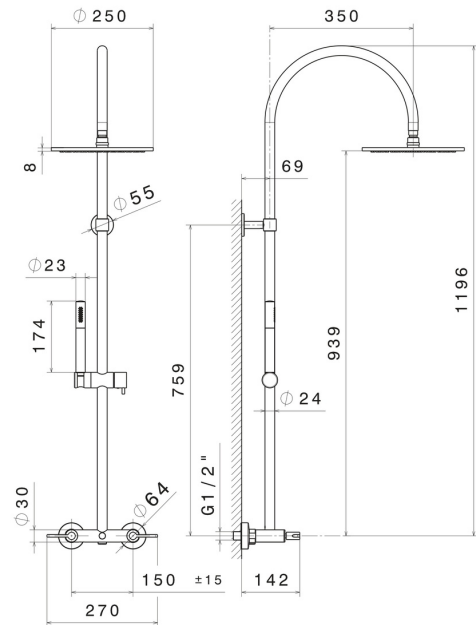

71152.59.098

Shower column with exposed group with diverter, checkable head shower and brass single-jet hand shower set. LUXURY - finish PVD Brushed Pale Gold

PVD Brushed Pale Gold

FEATURES

- | | |
|--------------|---------------------|
| Material | Brass |
| Technology | Save Water |
| Installation | Wall mounted |
| Water mixing | Mechanical |

TECHNICAL DRAWING

71152.59.098

Shower column with exposed group with diverter, checkable head shower and brass single-jet hand shower set. LUXURY - finish PVD Brushed Pale Gold

AVAILABLE FINISHES

59.098

PVD Brushed Pale Gold