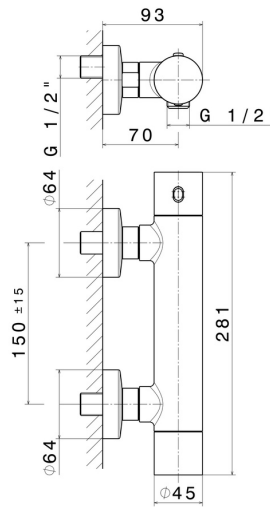

TECHNICAL DRAWING

AR Preview
try it in your home

More Details
on our [website](#)