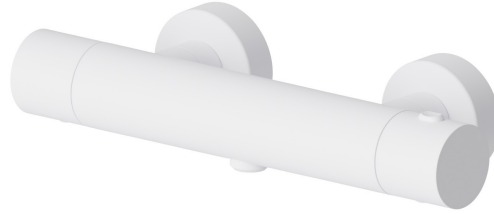

## 474.01.014

Shower external thermostatic mixer - finish Matt White

### FEATURES

Material	<b>Brass</b>
Installation	<b>Wall mounted</b>
Water mixing	<b>Thermostatic</b>