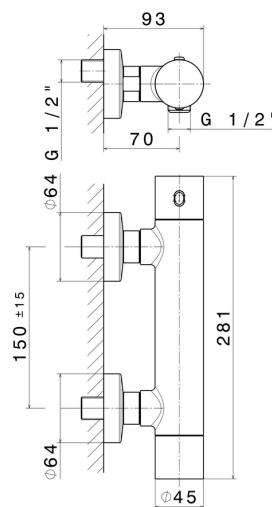

## 474.21.018

Shower external thermostatic mixer - finish Chrome

### TECHNICAL DRAWING

---

**474.21.018**

Shower external thermostatic mixer - finish Chrome