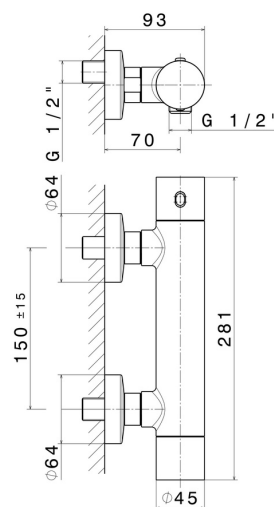

### TECHNICAL DRAWING

---

**474.47.083**

Shower external thermostatic mixer - finish Groove Bronze