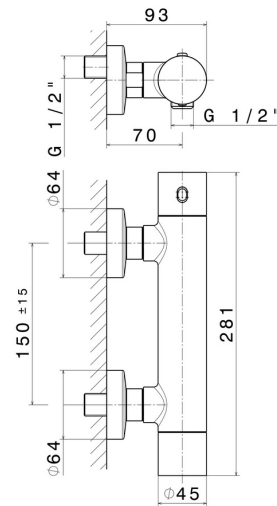

474.58.061

Shower external thermostatic mixer - finish PVD Copper Bronze

PVD Copper Bronze

FEATURES

Material
Installation
Water mixing

Brass
Wall mounted
Thermostatic

TECHNICAL DRAWING

 **AR Preview**
try it in your home

More Details
on our [website](#)

474.58.061

Shower external thermostatic mixer - finish PVD Copper Bronze

AVAILABLE FINISHES

58.061

PVD Copper Bronze

01.014

finish Matt White