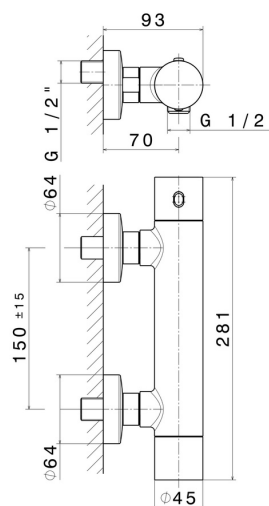

474.59.064

Shower external thermostatic mixer - finish PVD Brushed Gun Metal

PVD Brushed Gun Metal

FEATURES

Material	Brass
Installation	Wall mounted
Water mixing	Thermostatic

TECHNICAL DRAWING

474.59.064

Shower external thermostatic mixer - finish PVD Brushed Gun Metal