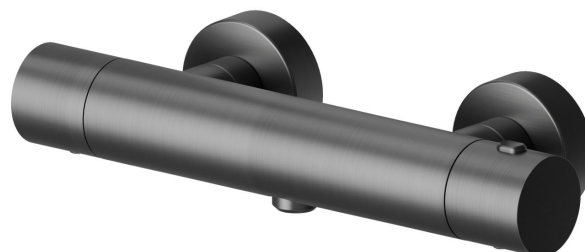

474.59.064

Shower external thermostatic mixer - finish PVD Brushed Gun Metal

PVD Brushed Gun Metal

FEATURES

Material	Brass
Installation	Wall mounted
Water mixing	Thermostatic

TECHNICAL DRAWING

474.59.064

Shower external thermostatic mixer - finish PVD Brushed Gun Metal

AVAILABLE FINISHES

59.064

PVD Brushed Gun Metal

01.014

finish Matt White

01.093

finish Matt Black

21.018

finish Chrome

47.083

finish Groove Bronze

58.061

finish PVD Copper Bronze

58.063

finish PVD Gun Metal

59.066