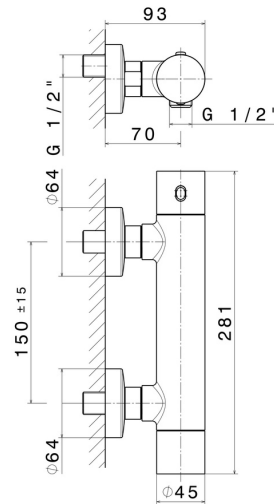

474.59.067

Shower external thermostatic mixer - finish PVD Brushed Copper Bronze

FEATURES

Material	Brass
Installation	Wall mounted
Water mixing	Thermostatic

TECHNICAL DRAWING

474.59.067

Shower external thermostatic mixer - finish PVD Brushed Copper Bronze