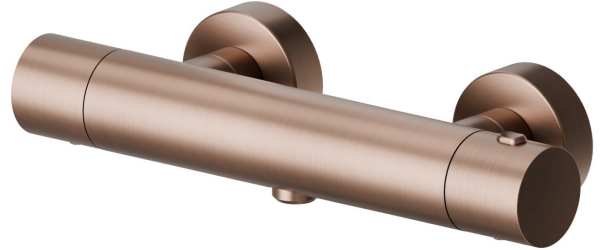

474.59.067

Shower external thermostatic mixer - finish PVD Brushed Copper Bronze

FEATURES

Material	Brass
Installation	Wall mounted
Water mixing	Thermostatic

TECHNICAL DRAWING

474.59.067

Shower external thermostatic mixer - finish PVD Brushed Copper Bronze

AVAILABLE FINISHES

59.067

PVD Brushed Copper Bronze

01.014

finish Matt White

01.093

finish Matt Black

21.018

finish Chrome

47.083

finish Groove Bronze

58.061

finish PVD Copper Bronze

58.063

finish PVD Gun Metal

59.064