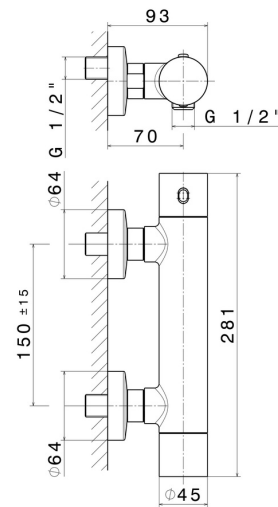

TECHNICAL DRAWING

AR Preview
try it in your home

More Details
on our [website](#)