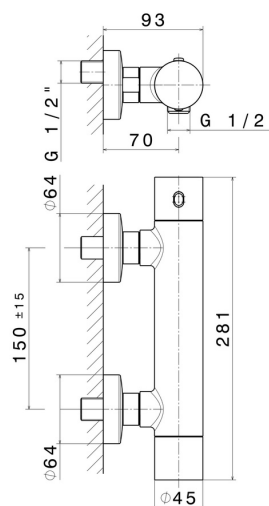

474.59.098

Shower external thermostatic mixer - finish PVD Brushed Pale Gold

FEATURES

Material	Brass
Installation	Wall mounted
Water mixing	Thermostatic

TECHNICAL DRAWING

474.59.098

Shower external thermostatic mixer - finish PVD Brushed Pale Gold