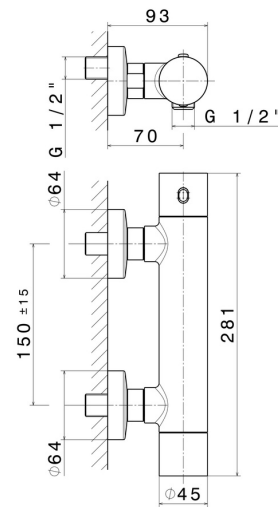

474.61.020

Shower external thermostatic mixer - finish PVD Glossy Gold

PVD Glossy Gold

FEATURES

Material	Brass
Installation	Wall mounted
Water mixing	Thermostatic

TECHNICAL DRAWING

AR Preview
try it in your home