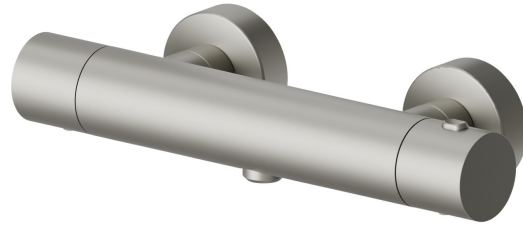

## 474.M0.070

Shower external thermostatic mixer - finish Titanium Satin

Titanium Satin

### FEATURES

---

Material	<b>Brass</b>
Installation	<b>Wall mounted</b>
Water mixing	<b>Thermostatic</b>

### TECHNICAL DRAWING

---

  
**AR Preview**  
try it in your home

**More Details**  
on our [website](#)

**474.M0.070**

Shower external thermostatic mixer - finish Titanium Satin