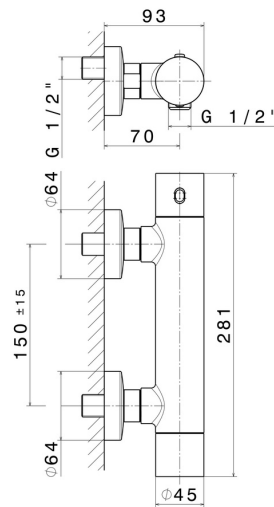

TECHNICAL DRAWING

AR Preview
try it in your home

More Details
on our [website](#)