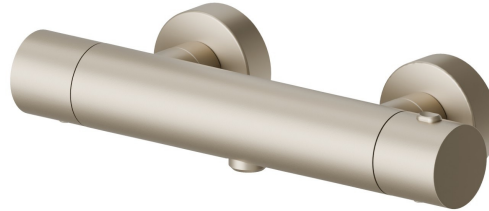

## 474.M0.071

Shower external thermostatic mixer - finish Gold Satin

### FEATURES

Material	<b>Brass</b>
Installation	<b>Wall mounted</b>
Water mixing	<b>Thermostatic</b>

### TECHNICAL DRAWING

  
**AR Preview**  
try it in your home

**More Details**  
on our [website](#)

**474.M0.071**

Shower external thermostatic mixer - finish Gold Satin