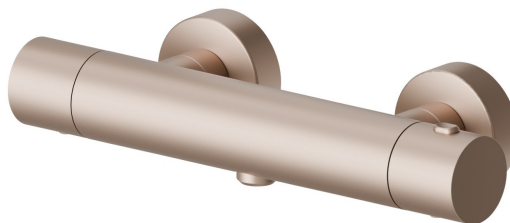

474.M0.072

Shower external thermostatic mixer - finish Copper Satin

FEATURES

Material	Brass
Installation	Wall mounted
Water mixing	Thermostatic

TECHNICAL DRAWING

474.M0.072

Shower external thermostatic mixer - finish Copper Satin

AVAILABLE FINISHES

M0.072

Copper Satin

01.014

finish Matt White

01.093

finish Matt Black

21.018

finish Chrome

47.083

finish Groove Bronze

58.061

finish PVD Copper Bronze

58.063

finish PVD Gun Metal

59.064

finish PVD Brushed Pale Gold

 **61.020**
finish PVD Glossy Gold

 **M0.070**
finish Titanium Satin

 **M0.071**
finish Gold Satin

 **M0.075**
finish Copper Glossy

 **M0.077**
finish Carbon Satin