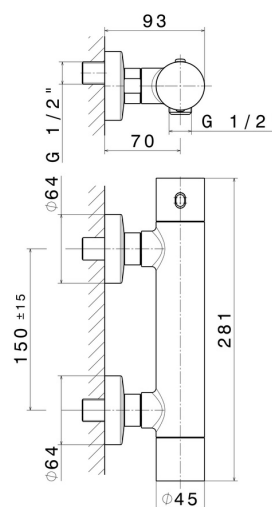

474.M0.072

Shower external thermostatic mixer - finish Copper Satin

FEATURES

Material	Brass
Installation	Wall mounted
Water mixing	Thermostatic

TECHNICAL DRAWING

474.M0.072

Shower external thermostatic mixer - finish Copper Satin