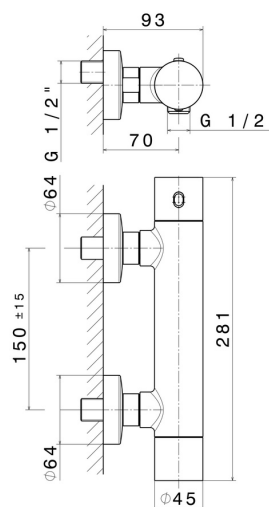

474.M0.075

Shower external thermostatic mixer - finish Copper Glossy

FEATURES

Material
Installation
Water mixing

Brass
Wall mounted
Thermostatic

TECHNICAL DRAWING

474.M0.075

Shower external thermostatic mixer - finish Copper Glossy