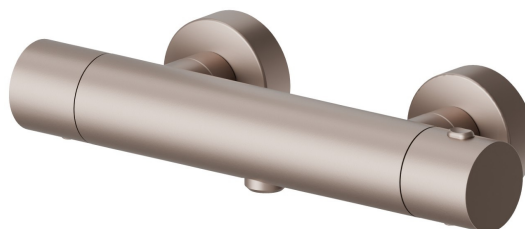

474.M0.075

Shower external thermostatic mixer - finish Copper Glossy

FEATURES

Material
Installation
Water mixing

Brass
Wall mounted
Thermostatic

TECHNICAL DRAWING

474.M0.075

Shower external thermostatic mixer - finish Copper Glossy

AVAILABLE FINISHES

M0.075

Copper Glossy

01.014

finish Matt White

01.093

finish Matt Black

21.018

finish Chrome

47.083

finish Groove Bronze

58.061

finish PVD Copper Bronze

58.063

finish PVD Gun Metal

59.064