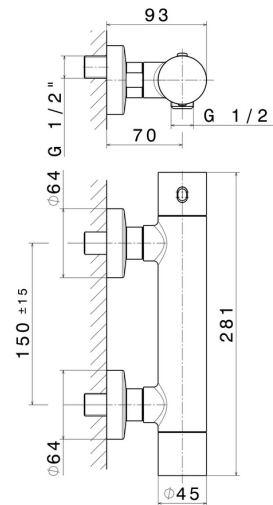

474.M0.077

Shower external thermostatic mixer - finish Carbon Satin

FEATURES

Material	Brass
Installation	Wall mounted
Water mixing	Thermostatic

TECHNICAL DRAWING

474.M0.077

Shower external thermostatic mixer - finish Carbon Satin