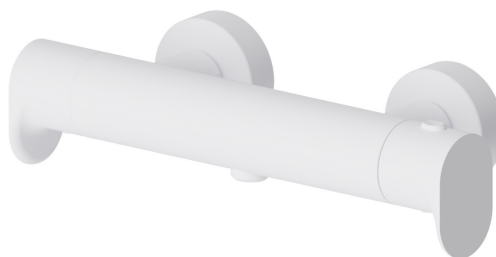

LINFA II

69449.01.014

Shower external thermostatic mixer - finish Matt White

FEATURES

Material	Brass
Installation	Wall mounted
Control type	Single lever
Water mixing	Thermostatic

TECHNICAL DRAWING

LINFA II

69449.01.014

Shower external thermostatic mixer - finish Matt White

AVAILABLE FINISHES

01.014

Matt White

01.093

finish Matt Black

21.018

finish Chrome

M0.070

finish Titanium Satin

M0.071

finish Gold Satin

M0.072

finish Copper Satin

M0.075

finish Copper Glossy