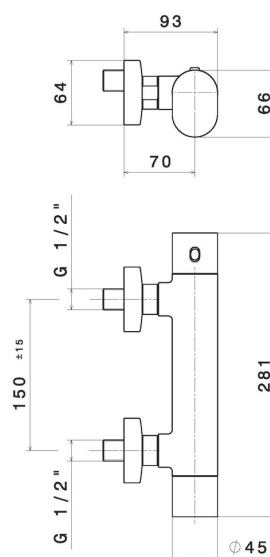

LINFA II

69449.01.014

Shower external thermostatic mixer - finish Matt White

FEATURES

Material	Brass
Installation	Wall mounted
Control type	Single lever
Water mixing	Thermostatic

TECHNICAL DRAWING

LINFA II

69449.01.014