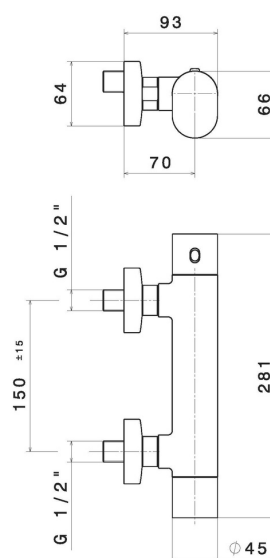

LINFA II

69449.01.093

Shower external thermostatic mixer - finish Matt Black

FEATURES

Material	Brass
Installation	Wall mounted
Control type	Single lever
Water mixing	Thermostatic

TECHNICAL DRAWING

LINFA II

69449.01.093