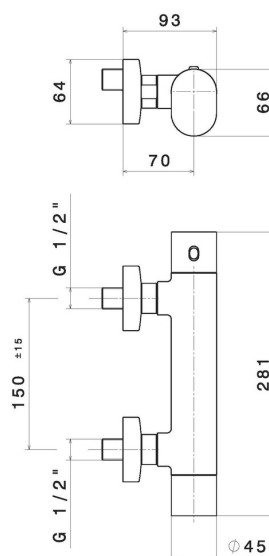

LINFA II

69449.21.018

Shower external thermostatic mixer - finish Chrome

FEATURES

| | |
|--------------|---------------------|
| Material | Brass |
| Installation | Wall mounted |
| Control type | Single lever |
| Water mixing | Thermostatic |

TECHNICAL DRAWING

LINFA II

69449.21.018

Shower external thermostatic mixer - finish Chrome

AVAILABLE FINISHES

21.018

Chrome

01.014